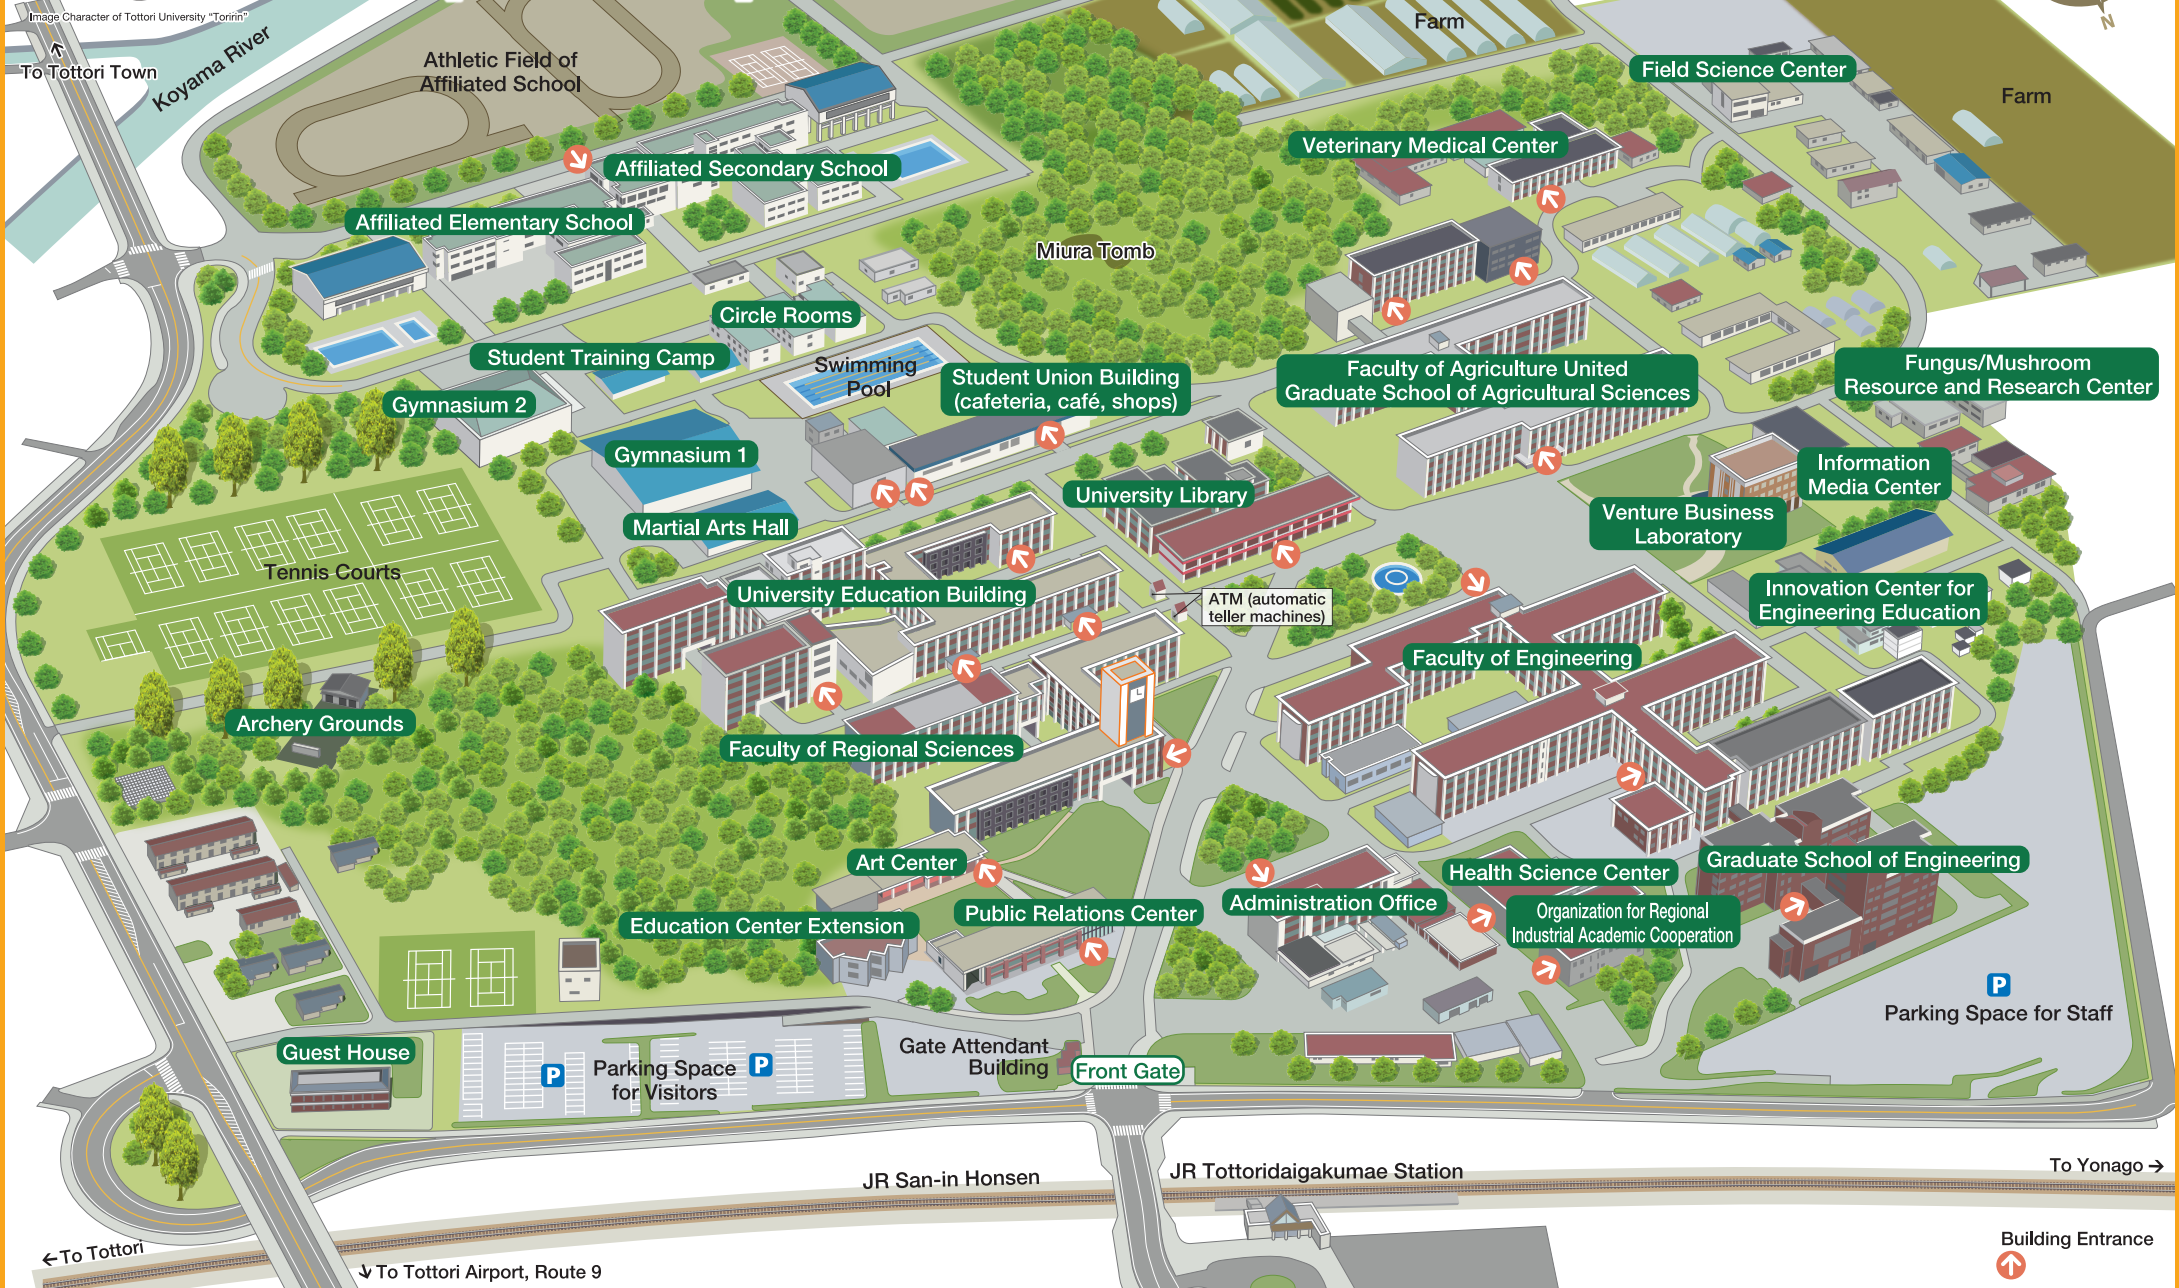

Tottori University <Tottori> Campus Map

Issued by: Public Relations Center (TEL +81-857-31-5750)

<http://www.tottori-u.ac.jp>

To Tottori Town
Koyama River

← To Tottori

↓ To Tottori Airport, Route 9

JR San-in Honsen

JR Tottoridaigakumae Station

To Yonago →